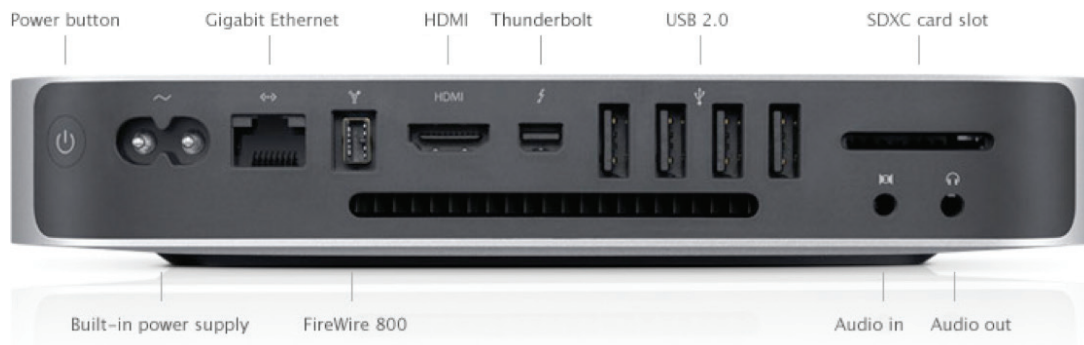

Hughes HS1000m Digital Media Player

The Hughes HS1000m is an advanced digital media player designed to provide high-quality video and image playback as part of a digital communication solution. The player offers HD resolutions of 720p and 1080p. Capable of storing more than 200 hours of HD video, the player can be configured to play in remote locations with a wide range of content and layouts.

The Hughes HS1000m arrives as a ready-to-install appliance. Using a simple setup wizard, the customer connects the player to the network and to the Enterprise MediaGate Server. Once connected, the player receives the necessary content and information to assume the playback role it is assigned. Players can be moved from location to location, updating to the proper information each time.

The Hughes HS1000m player supports a range of template designs and layouts—providing the ability to play video, still images, and scrolling data feeds simultaneously. The player also supports touchscreens and can be turned into a kiosk simply by changing the content and layout assignments.

The player is designed for reliability and will continue to play assigned content, even if the network connection is disabled.

The Hughes HS1000m is a core component of these Hughes Solution packages:

- Digital Concierge
- Digital Bulletin Board
- Digital Associate
- Digital Promo Board
- Break Room TV
- Lobby TV
- Waiting Room TV
- and much more...